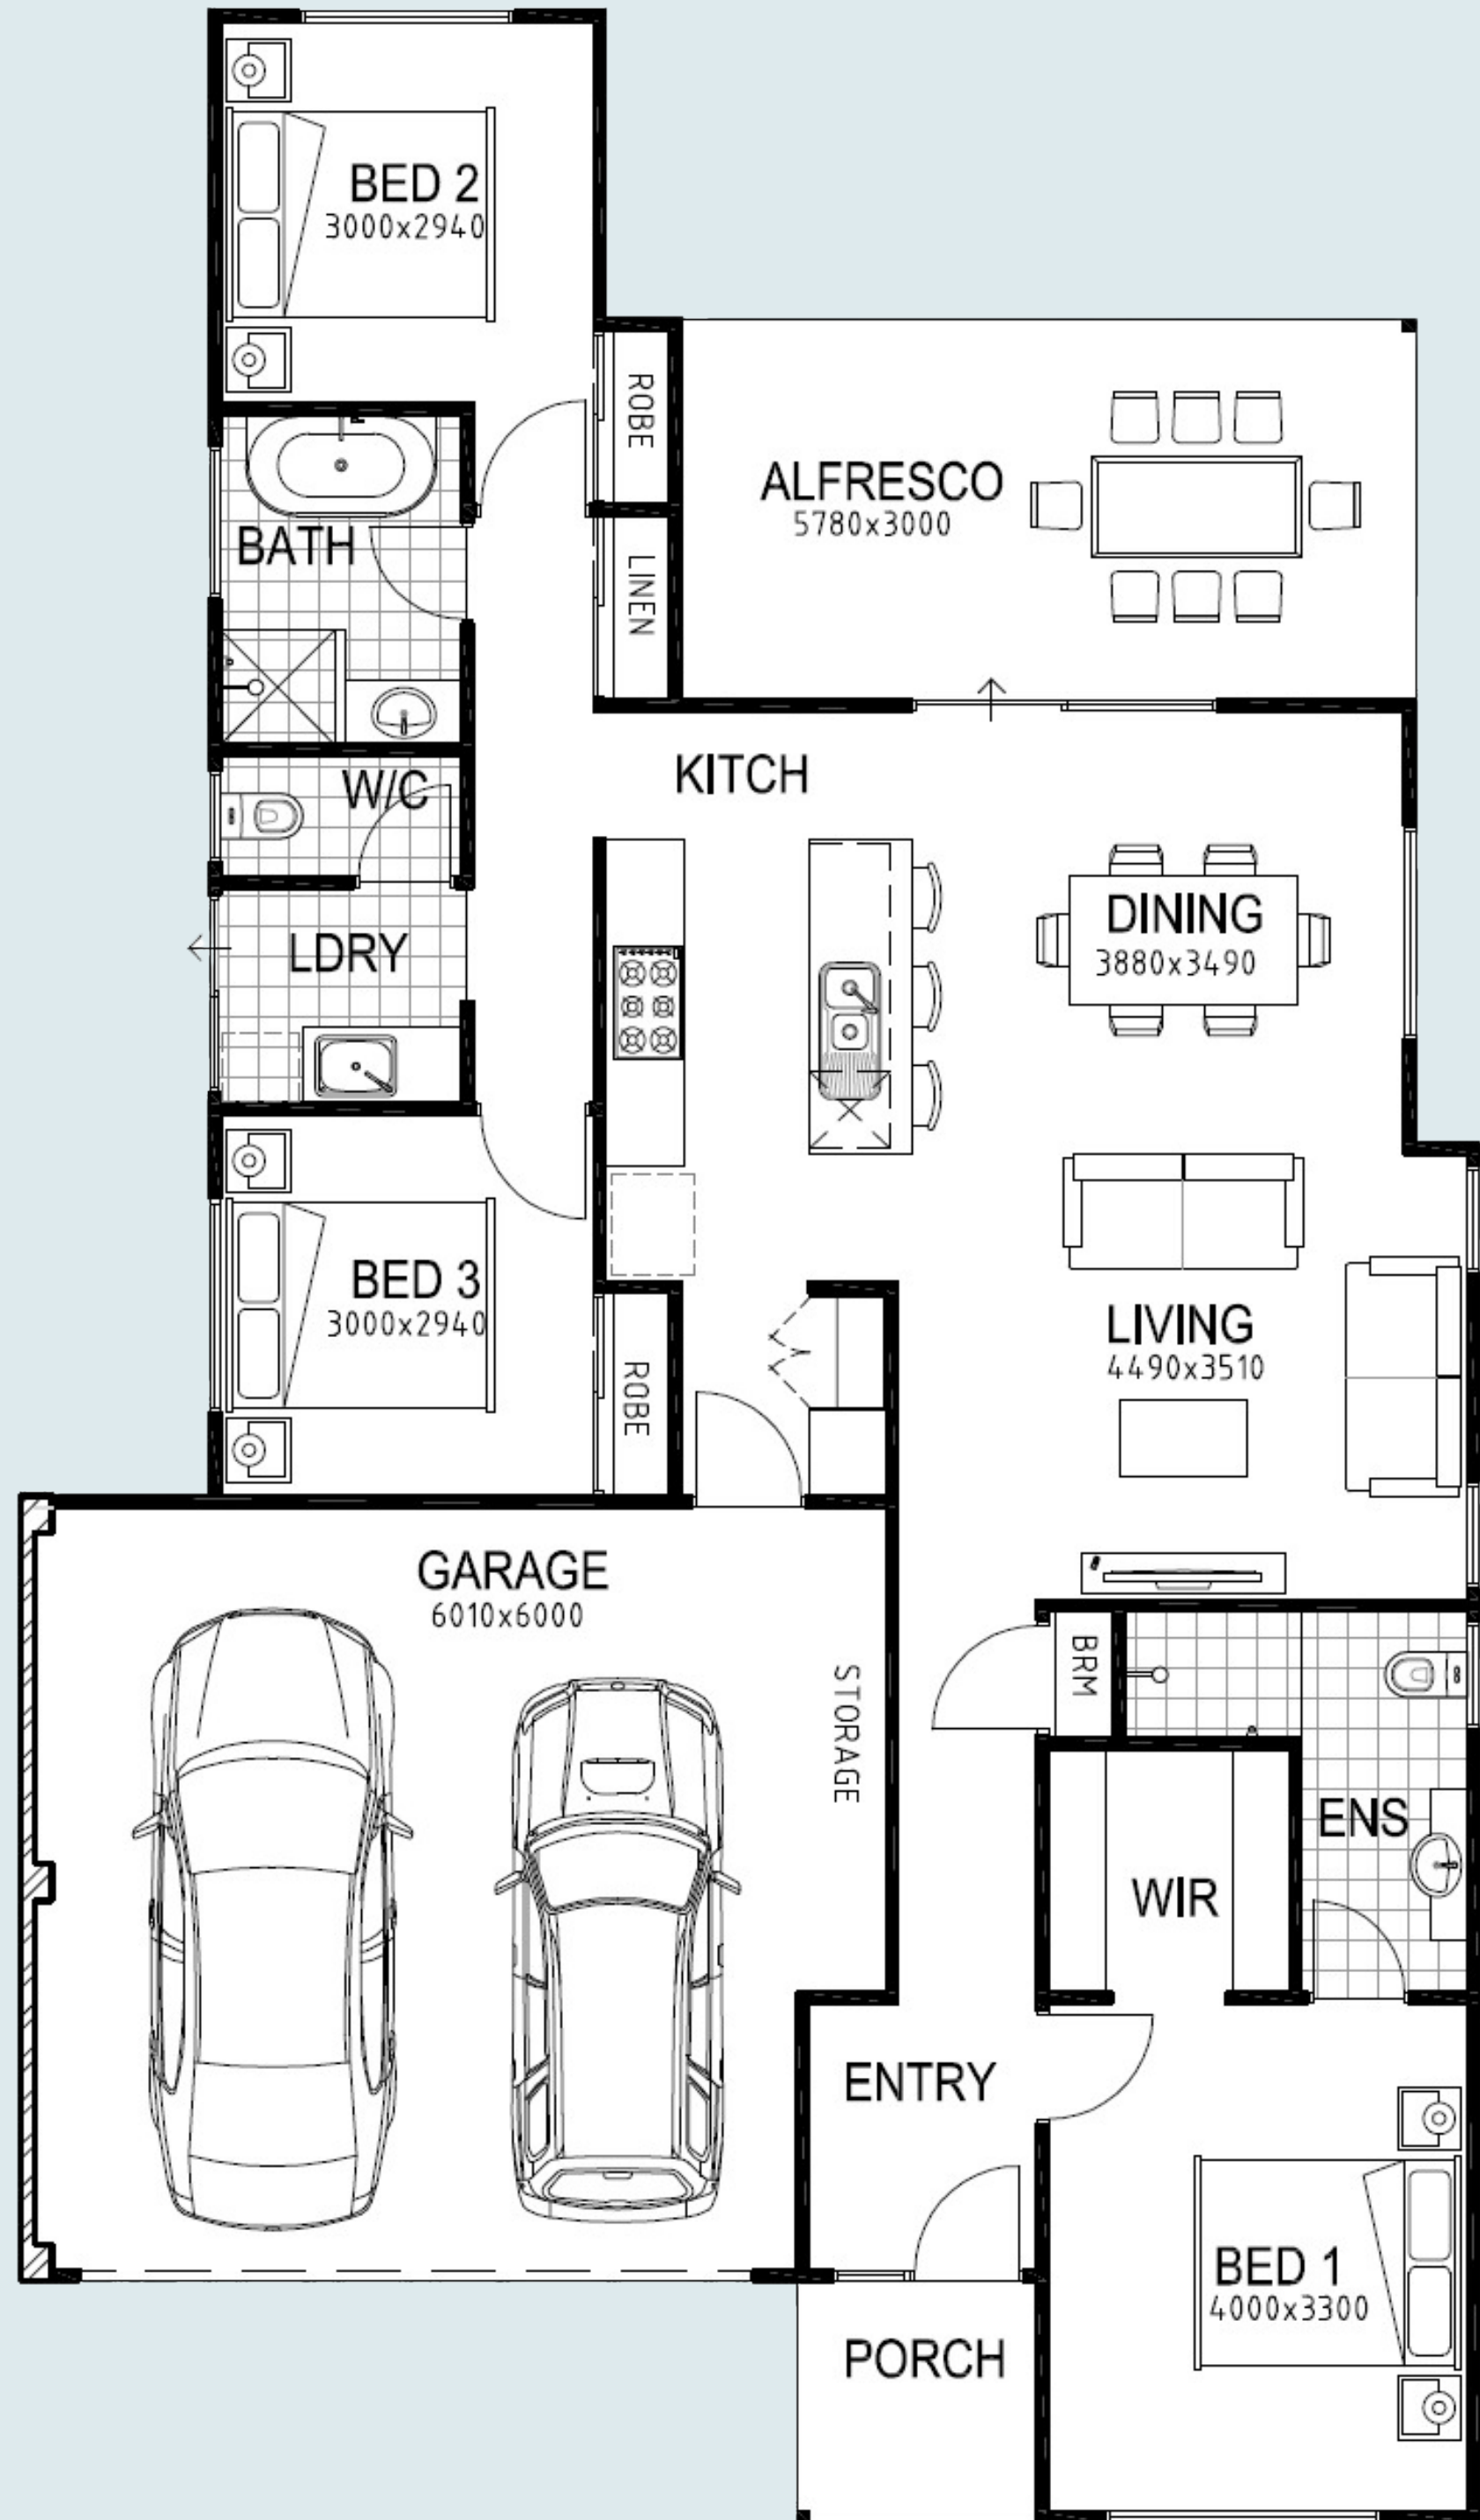

THE BAY

 3	 2	 12.5m
Ground Floor		117.29m
Alfresco		17.34m
Porch		3.59m
Garage		40.08m
TOTAL		178.30m

DESIGN + CONSTRUCT | MODERN COASTAL HOME

INDIANIC
HOMES