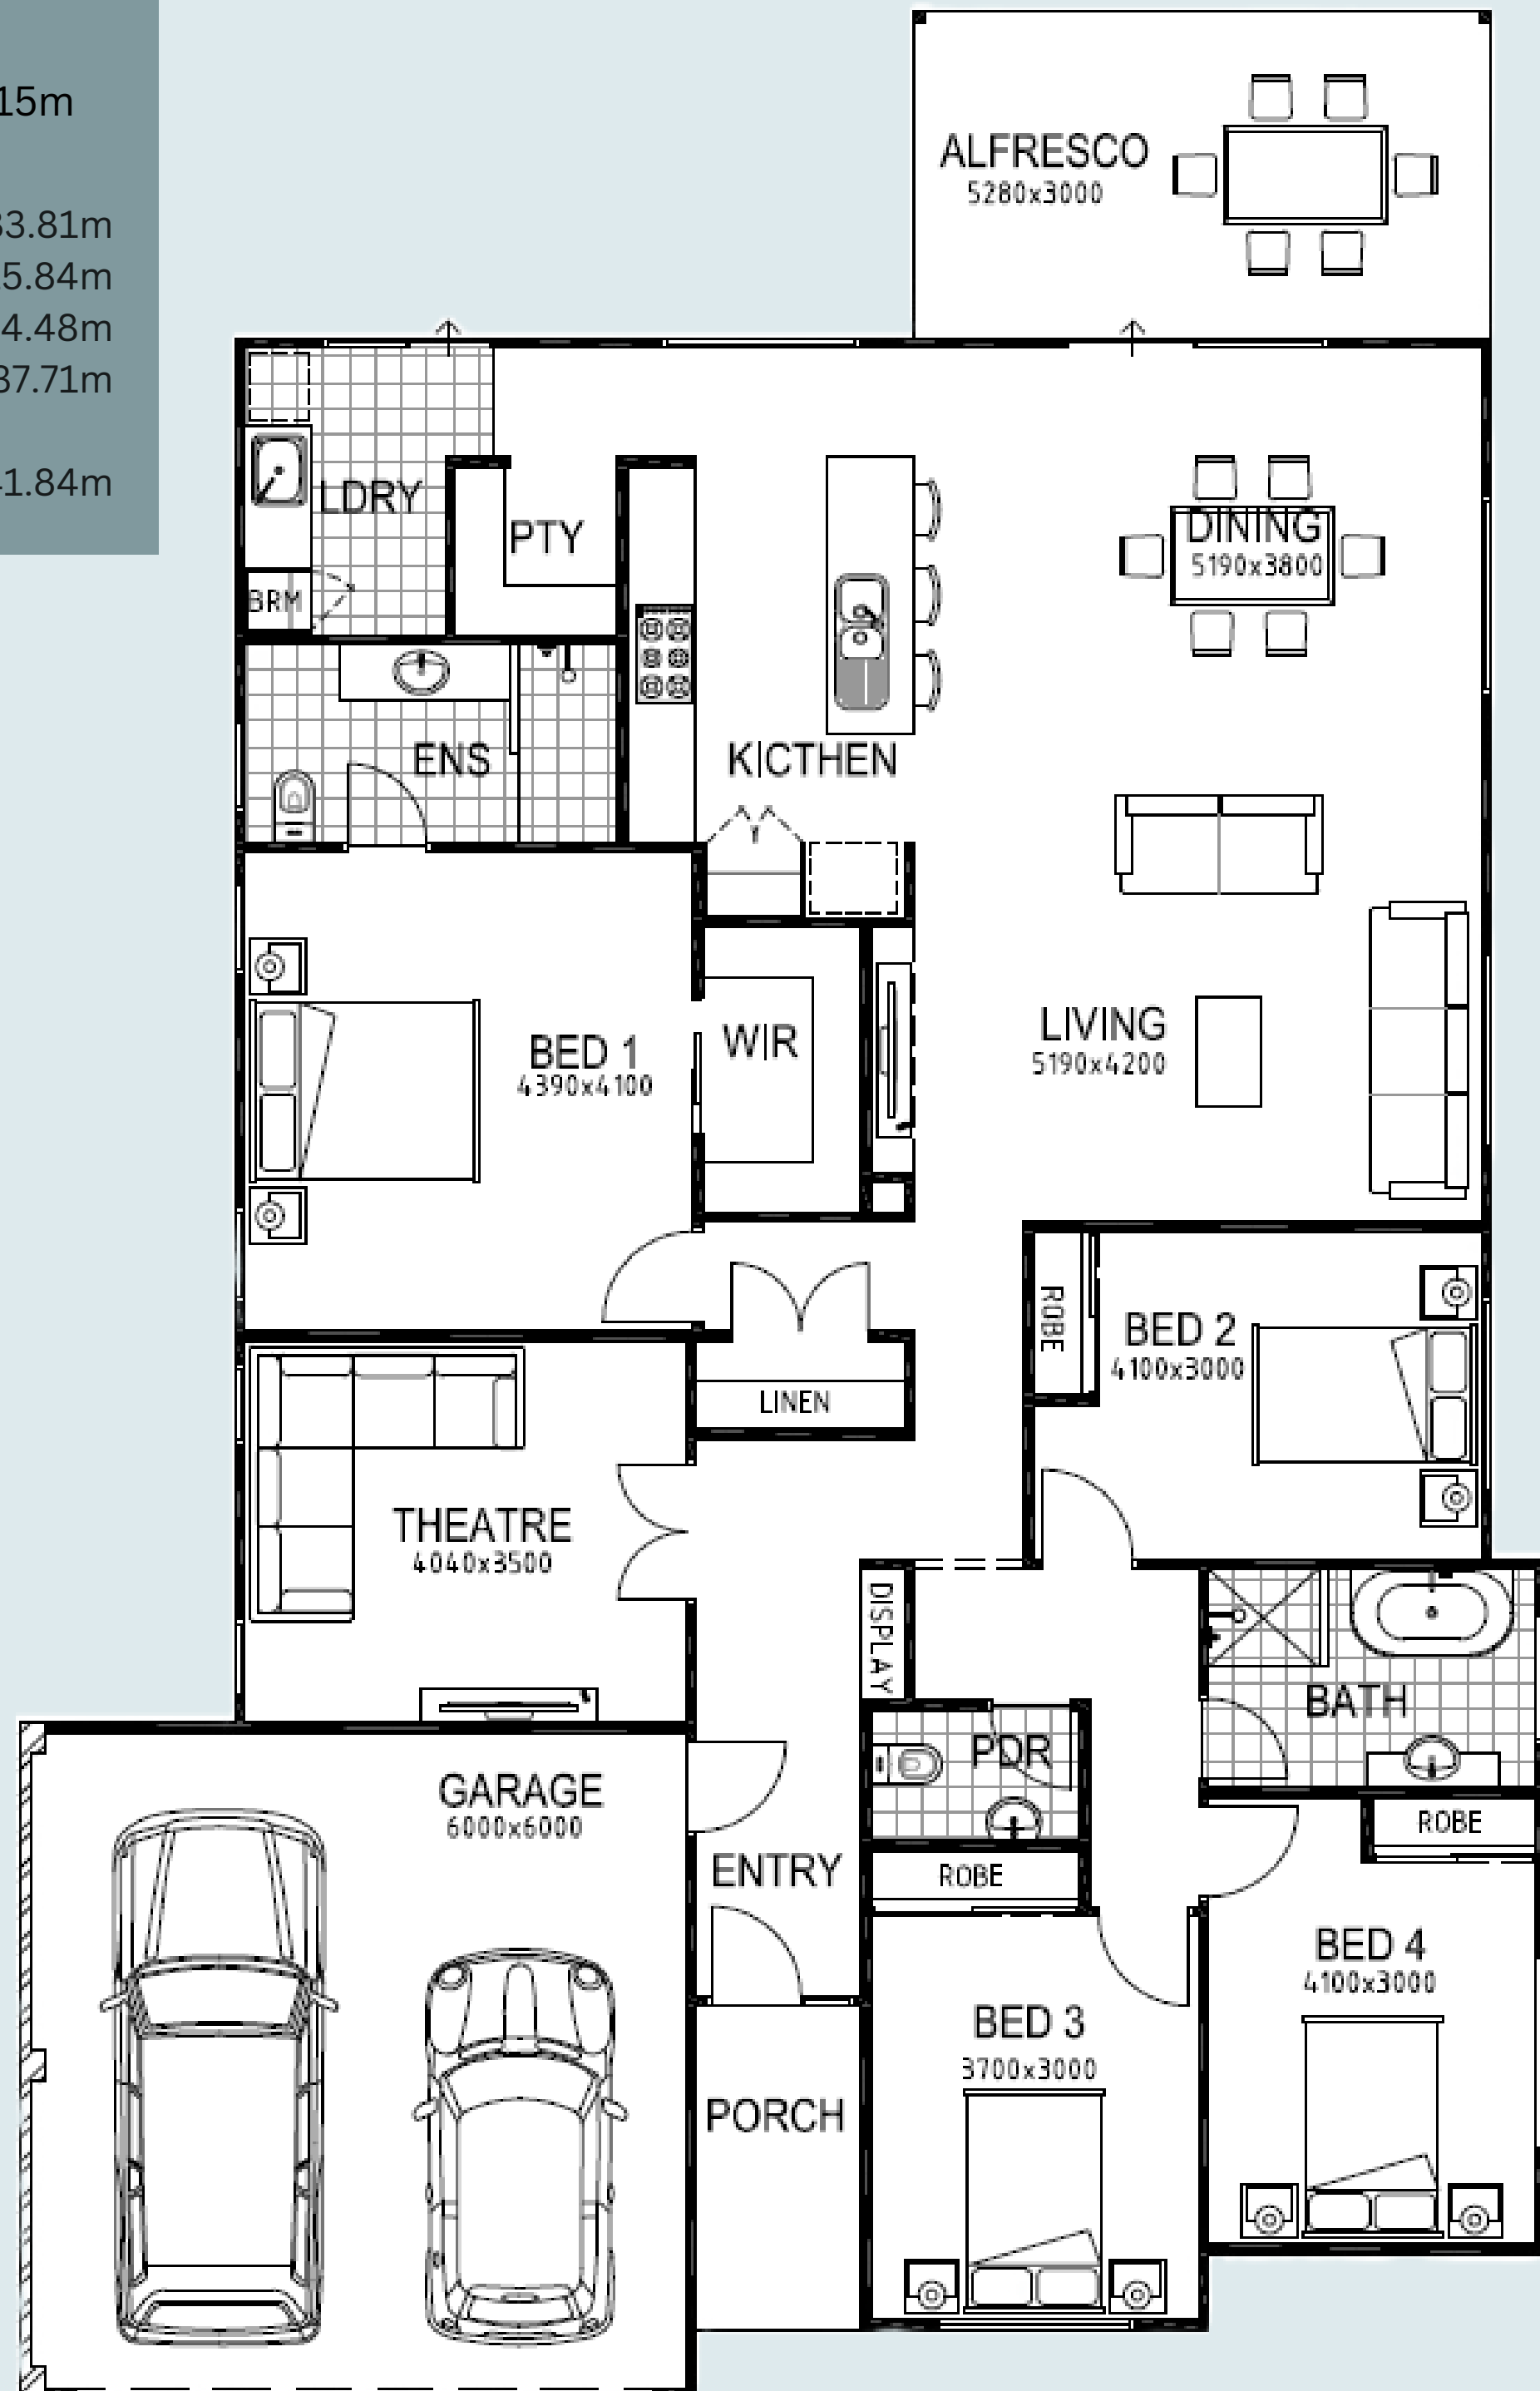

# THE BURLEIGH

 4
  2
  15m

Ground Floor	183.81m
Alfresco	15.84m
Porch	4.48m
Garage	37.71m
<b>TOTAL</b>	<b>241.84m</b>

DESIGN + CONSTRUCT | MODERN COASTAL HOME

**INDIANIC**  
HOMES