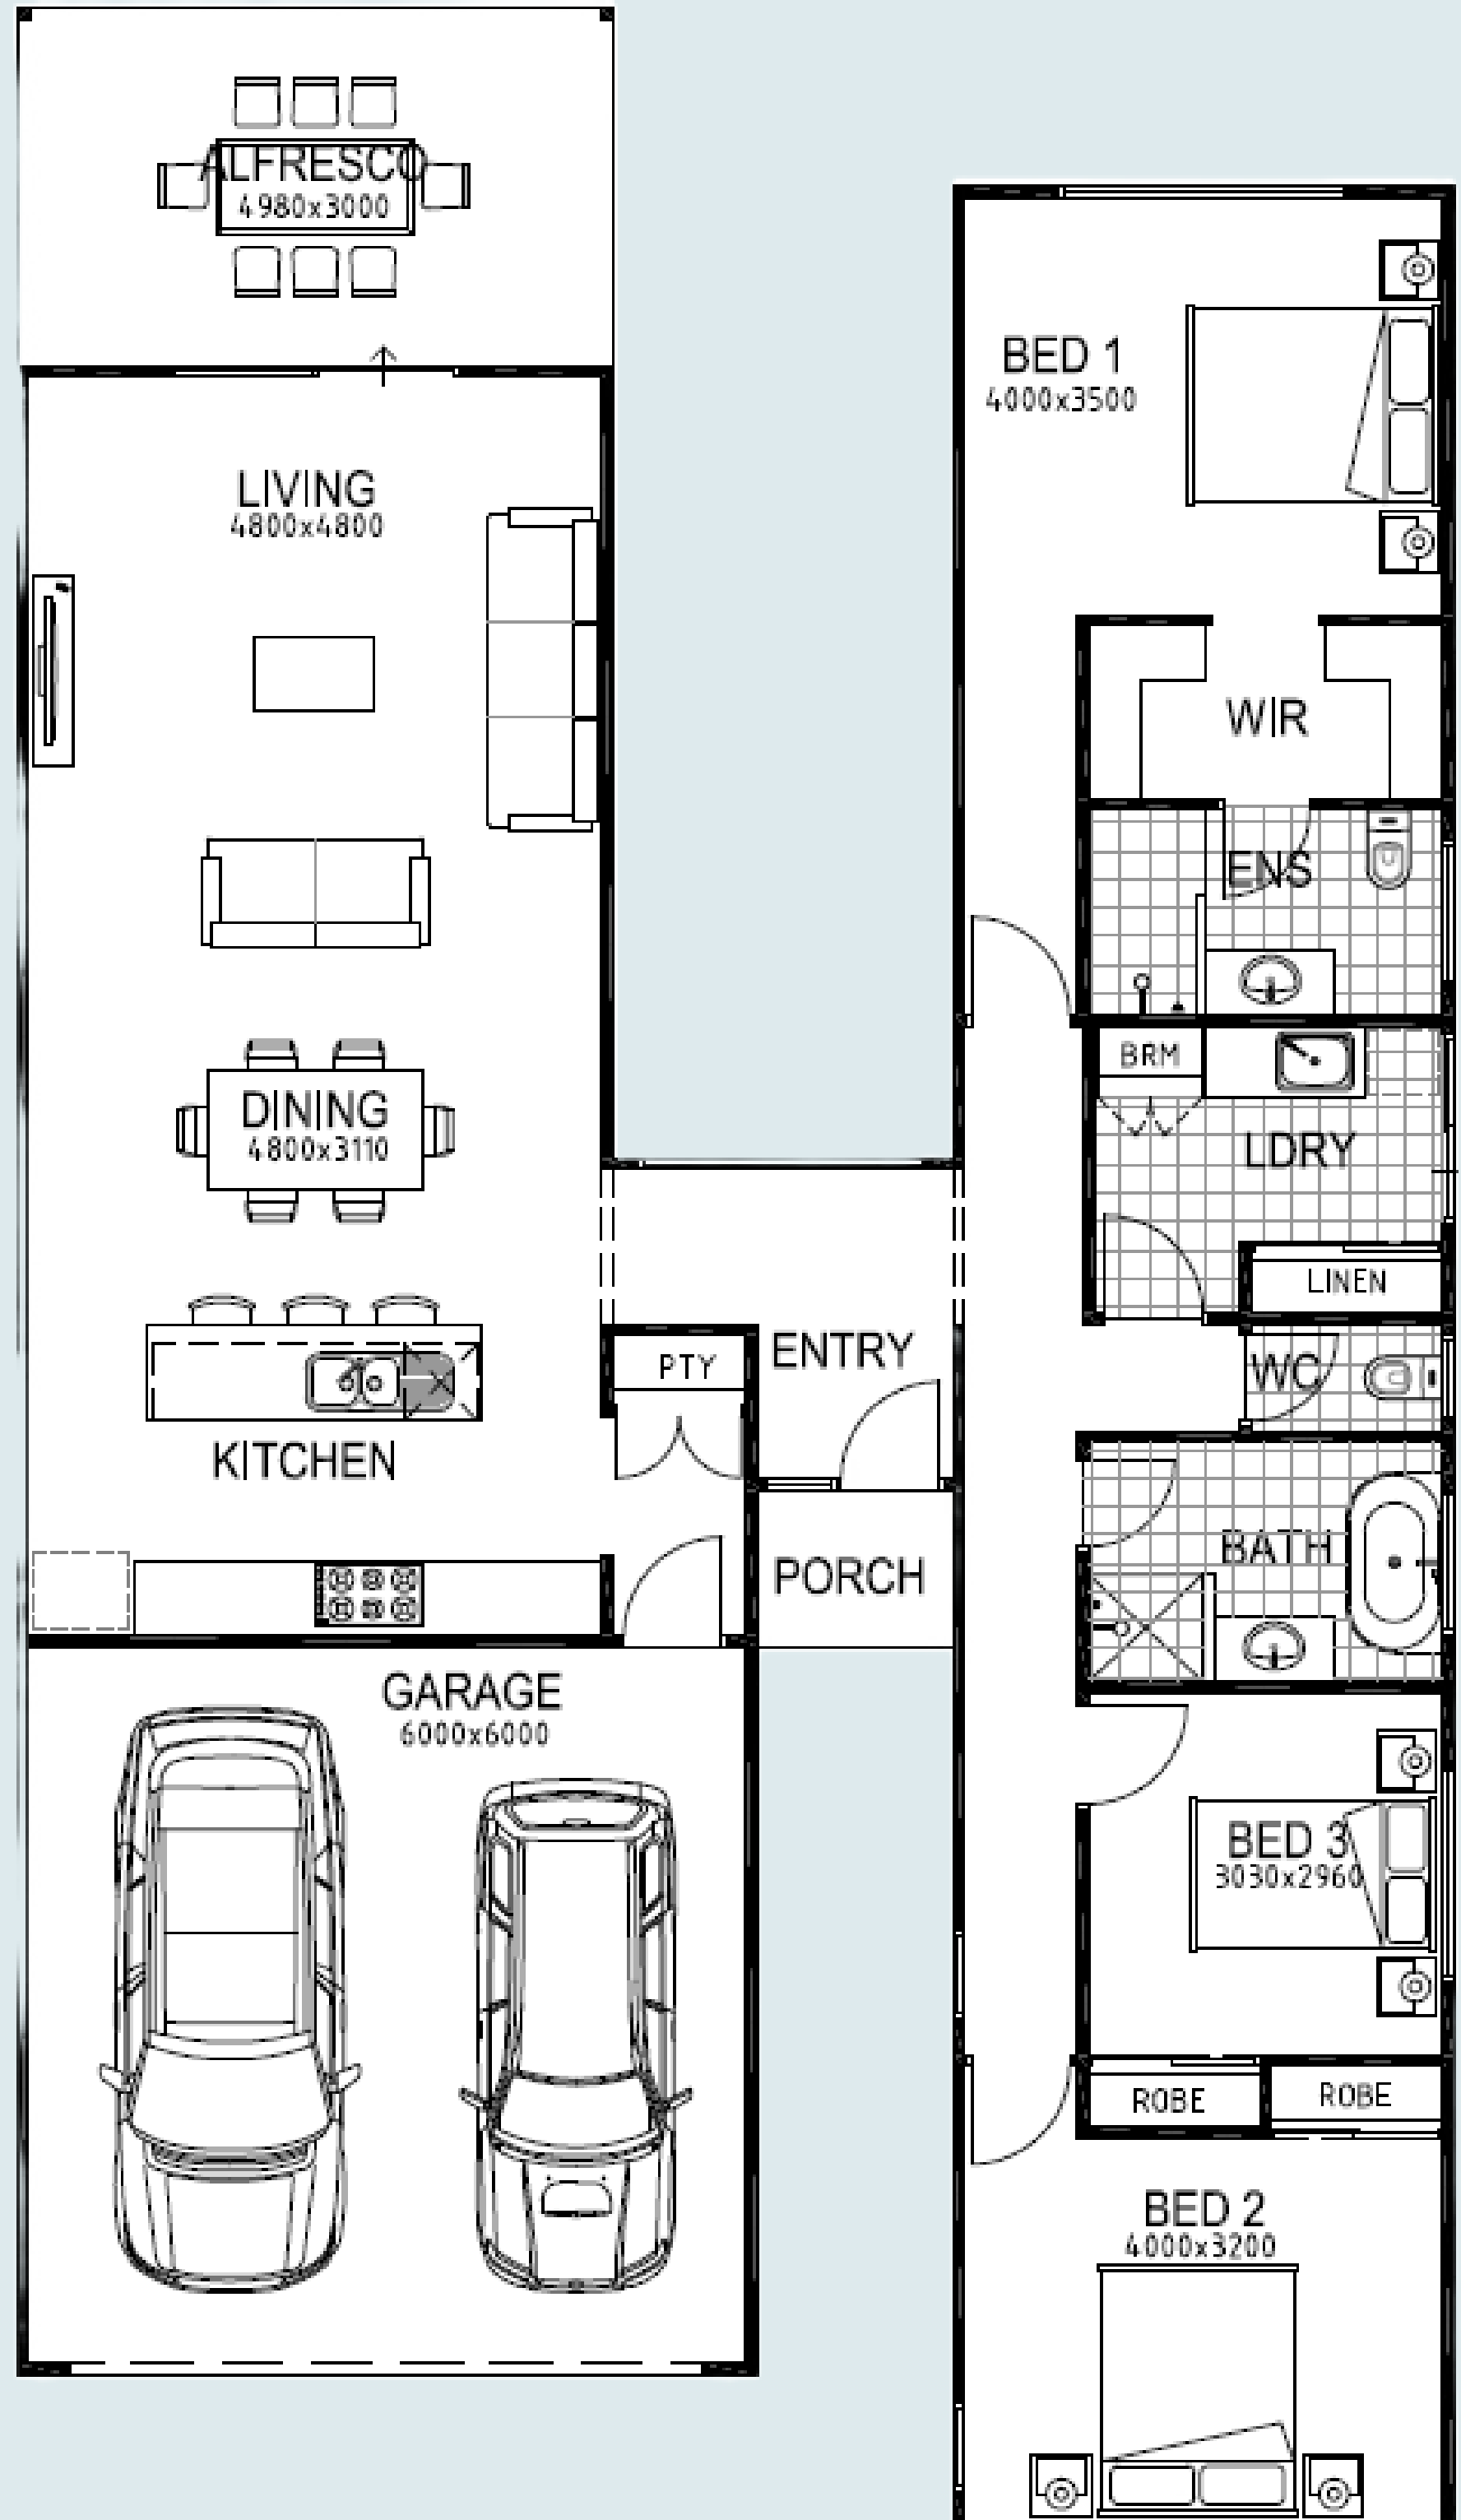

# THE COTT

 3	 2	 15m
Ground Floor	144.59m	
Alfresco	14.94m	
Porch	2.13m	
Garage	37.64m	
<b>TOTAL</b>	<b>199.30m</b>	

DESIGN + CONSTRUCT | MODERN COASTAL HOME

**INDIANIC**  
HOMES