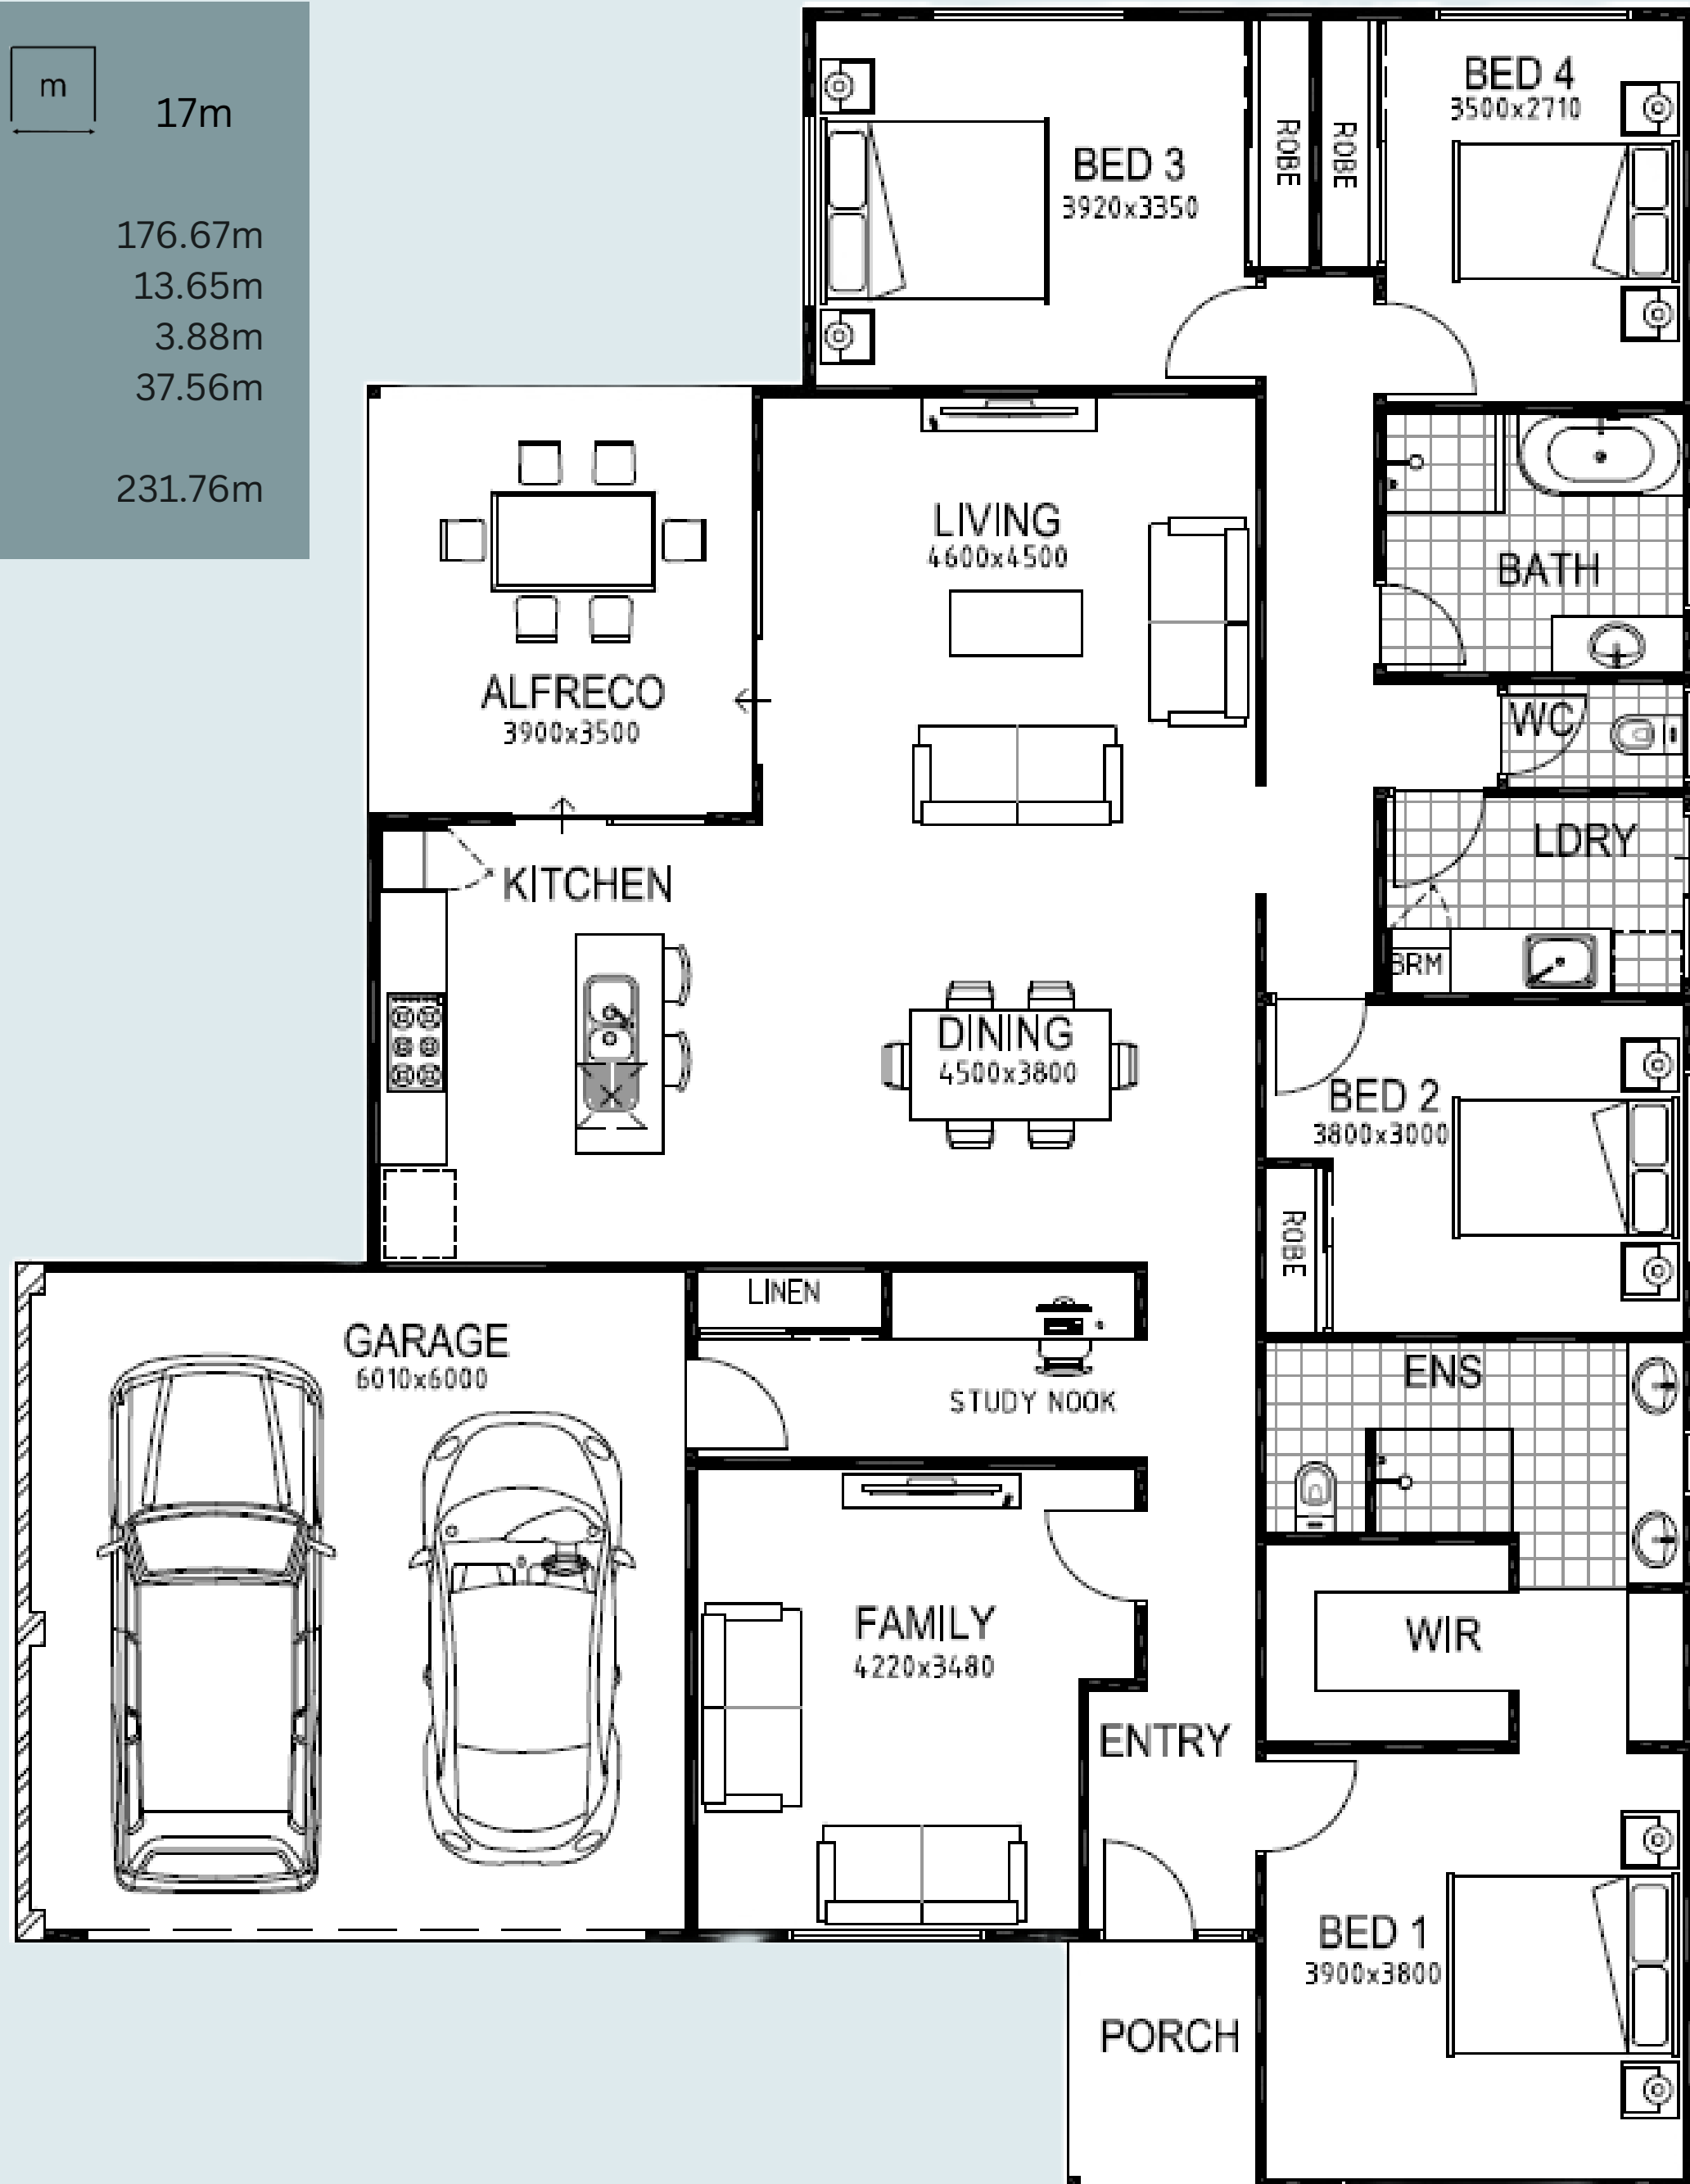

THE LAGOON

 4	 2	 17m
Ground Floor		176.67m
Alfresco		13.65m
Porch		3.88m
Garage		37.56m
TOTAL		231.76m

DESIGN + CONSTRUCT | MODERN COASTAL HOME

INDIANIC
HOMES