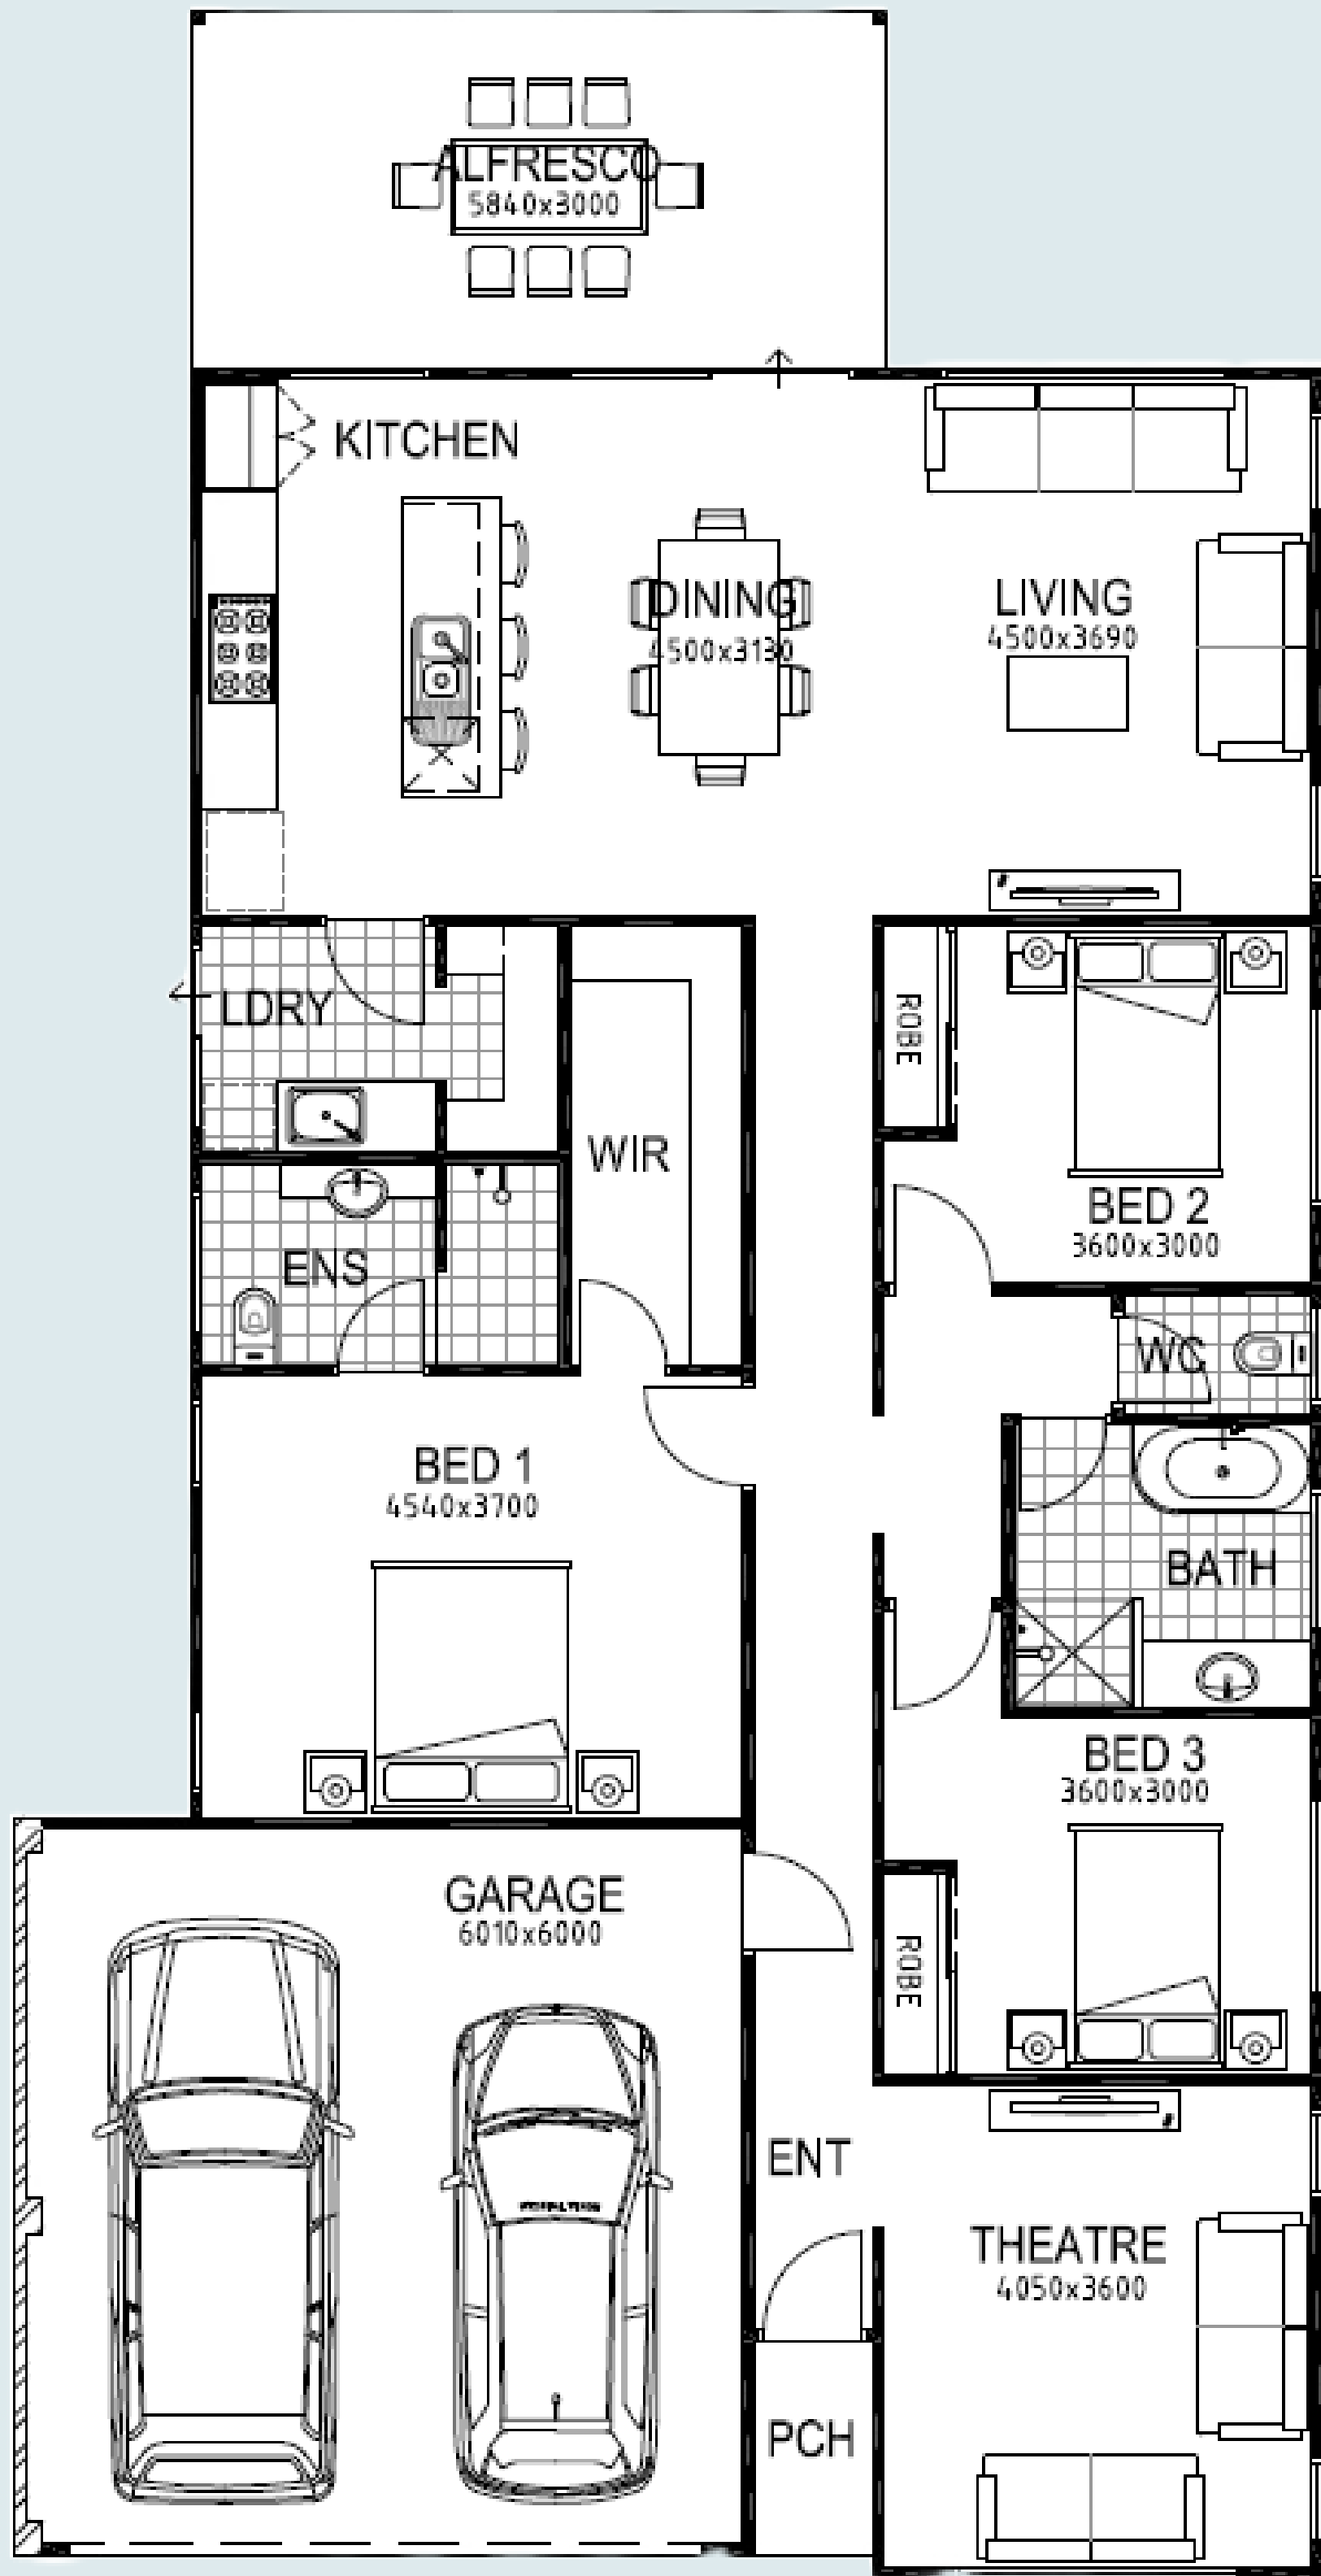

THE MED

 3	 2	 12.5m
Ground Floor	144.87m	
Alfresco	17.52m	
Porch	1.80m	
Garage	37.57m	
TOTAL	201.76m	

DESIGN + CONSTRUCT | MODERN COASTAL HOME

INDIANIC
HOMES